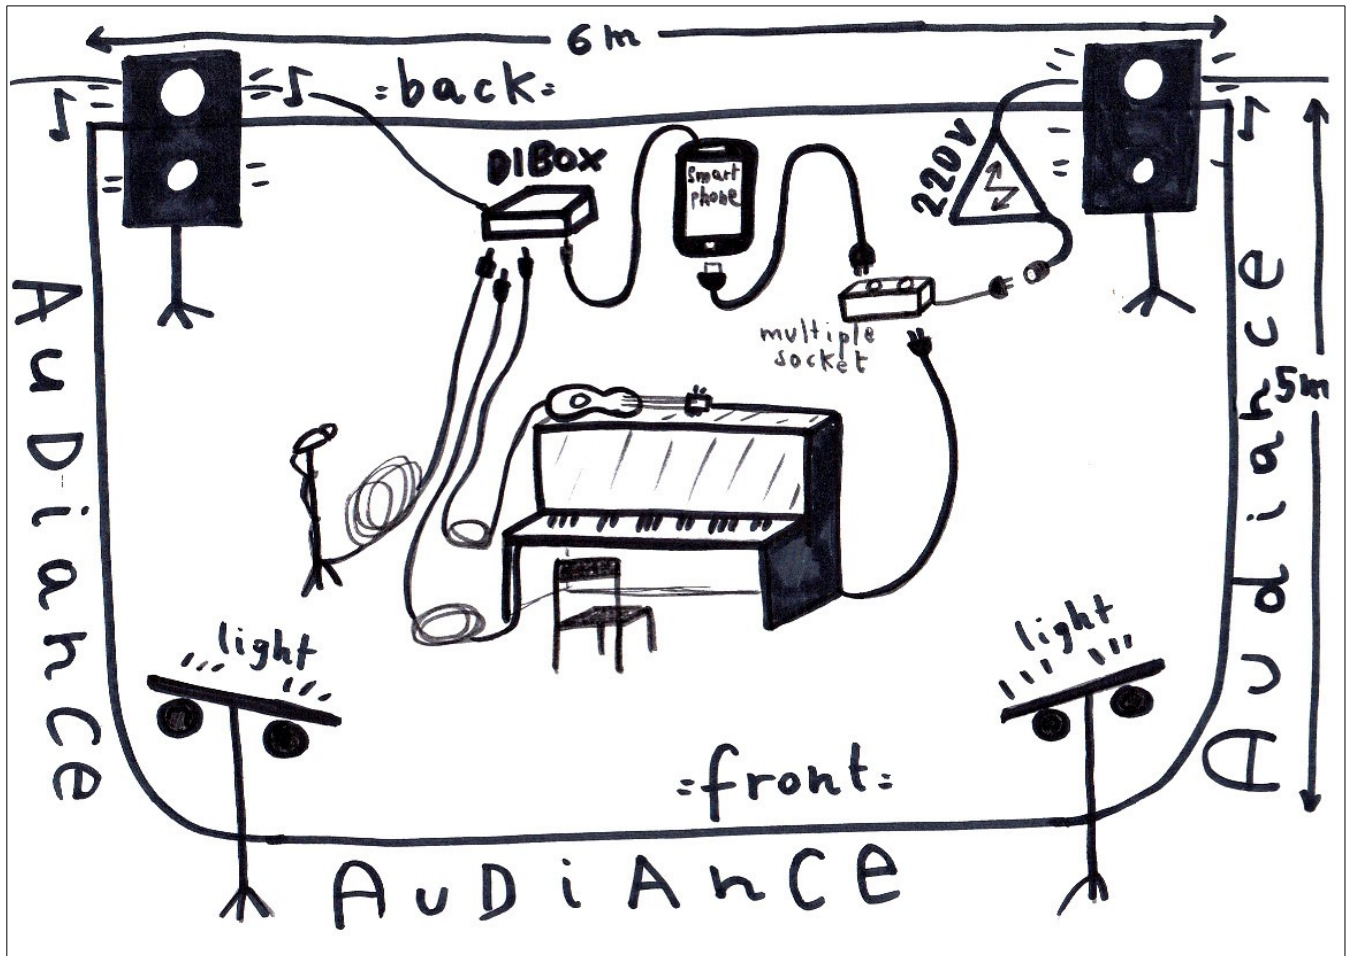

If one of these requirements could not be completed, please contact us. We will be pleased to see if we can adapt the show to your needs.